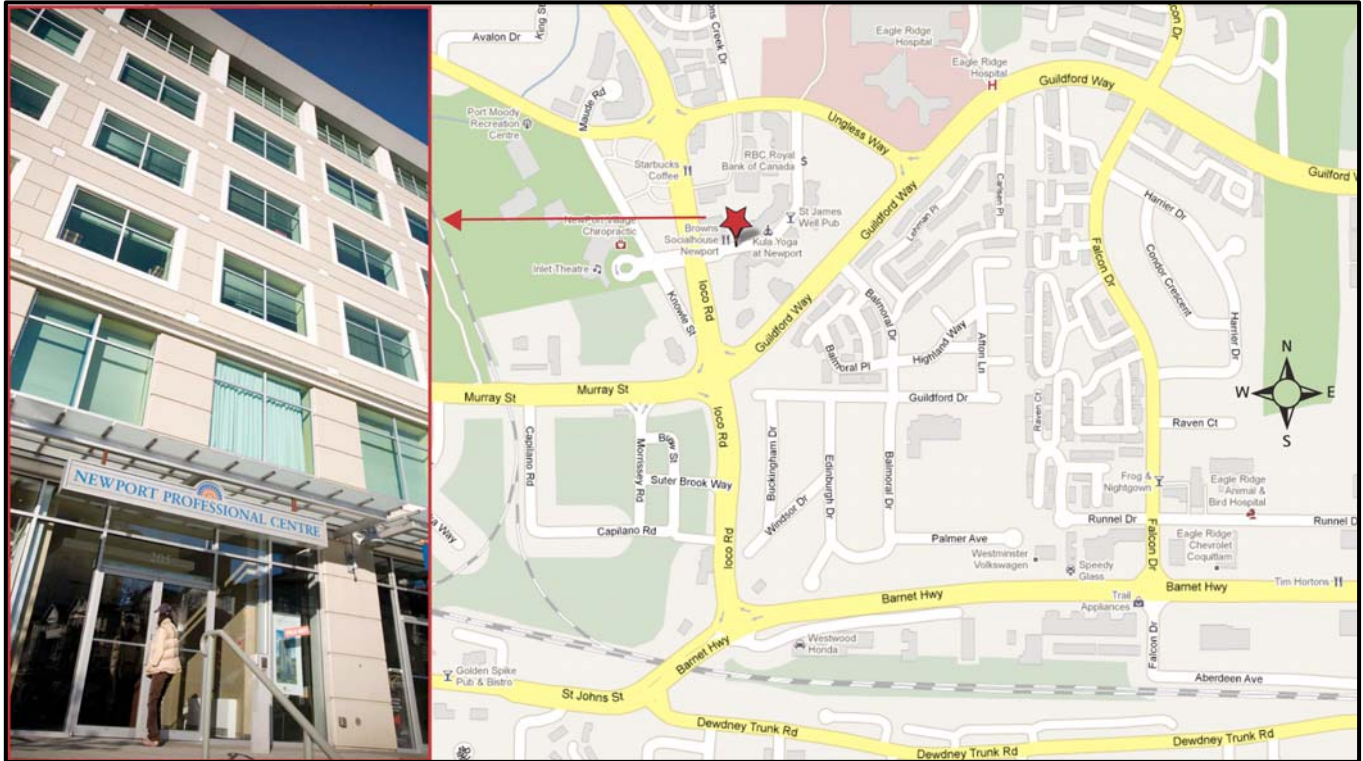

Training Innovations Inc.
Port Moody Location

602 - 205 Newport Drive, Port Moody, BC V3H 5C9
Phone: (604) 917-0286 Fax: (604) 917-0287

Driving

EASTBOUND:

Travel east on St John's Street.

Turn left on Loco Road and travel along Loco Road until you reach Newport Drive.

We are on the North East corner of Loco Road and Newport Drive.

WESTBOUND:

Travel West on Barnet Highway.

Turn right on Loco Road and travel along Loco Road until you reach Newport Drive.

We are on the North East corner of Loco Road and Newport Drive.

Transit

Bus

From Coquitlam Town Centre or Lougheed Town Centre: Take the 97 B line which runs about every 10 minutes until 5:30 and then every 15 minutes for the rest of the evening.

From Vancouver: Take the 160, which runs every 15 minutes in the morning and then every 30 minutes for the rest of the day and the early evening.

Skytrain

The closest skytrain station is at the Lougheed Town Centre, from which you can take the 97 B line. The 97 B line runs about every 10 minutes until 5:30 and then every 15 minutes for the rest of the evening.