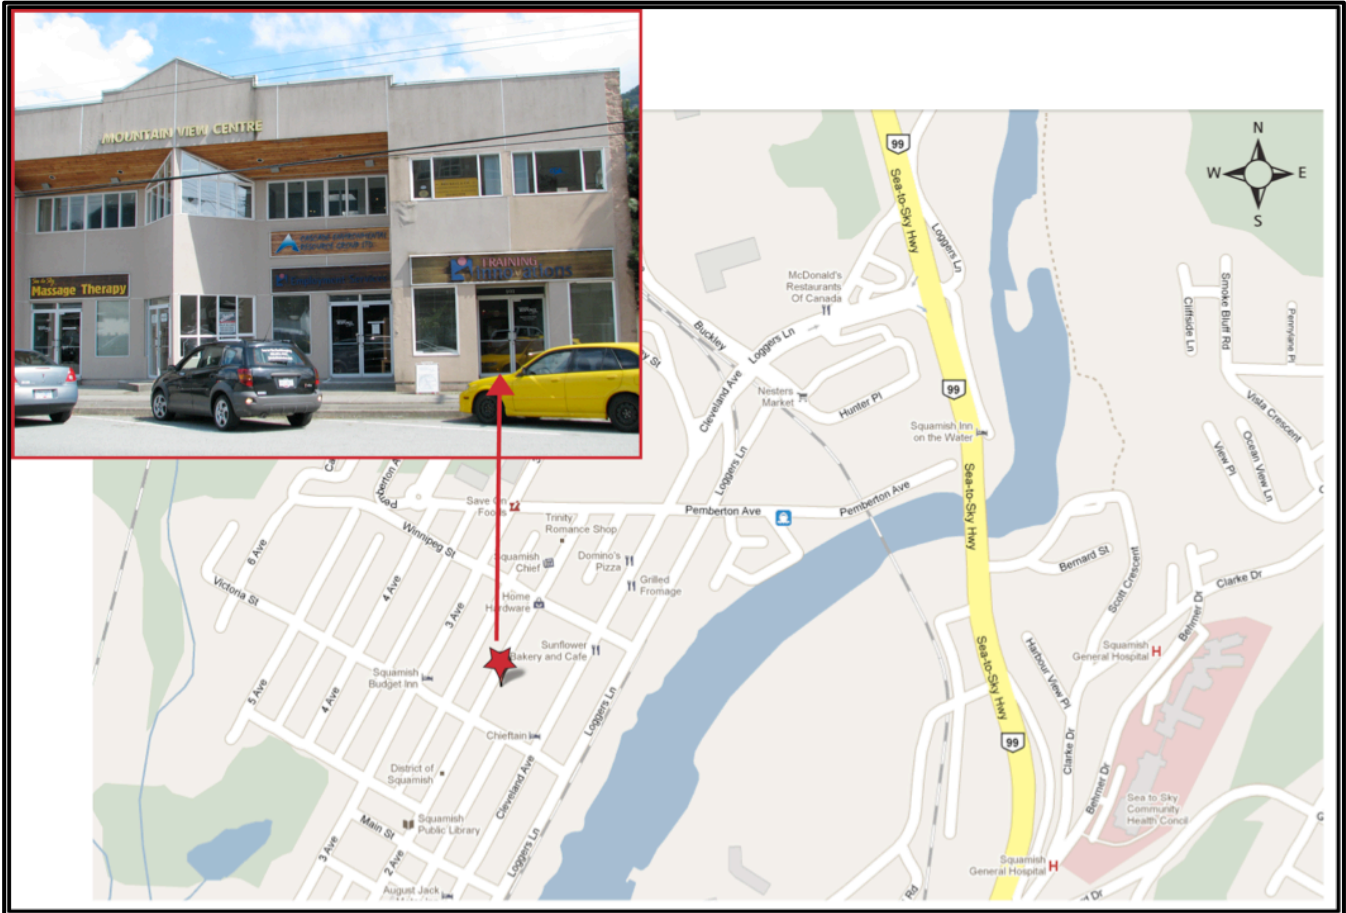

**Training Innovations Inc.**  
Squamish Location

Suite #101-38026 Second Ave, Squamish, BC V8B 0C3  
T: 604-815-4550 / Toll-Free: 1-888-882-2238 / Fax 604-815-4510

### Driving

**NORTHBOUND** on Sea to Sky Highway (99)  
Turn left onto Loggers Lane (at McDonald's), then:

**SOUTHBOUND** bound on Sea to Sky Highway (99)  
Turn right onto Loggers Lane (at McDonald's), then:

Continue onto Cleveland Ave. Turn right at Victoria and take the next right onto Second Ave.  
On the right hand side is 38026 Second Ave on the main level of the Mountain View Centre (Kitty corner to the Ocean Port Hotel).

### Transit

There is a bus stop less than a block away on Victoria Street (just down from the Ocean Port Hotel). All buses stop at the Chieftain Centre which is two blocks away from Training Innovations. There are 3 bus routes: Route 1 - Brackendale, Route 2 - Highlands, and Route 3 - Valleycliffe. Schedules start at 6:55am and end at 6:40pm, running at intervals ranging from 30 minutes up to 2 hours. Friday service runs every hour ending at 10:05pm and Saturdays service runs every hour from 8:15am and ending at 5:10pm. Bus service is not available on Sundays or holidays. For more information on schedules including maps and transit fees please visit: <http://www.busonline.ca/regions/squ/>